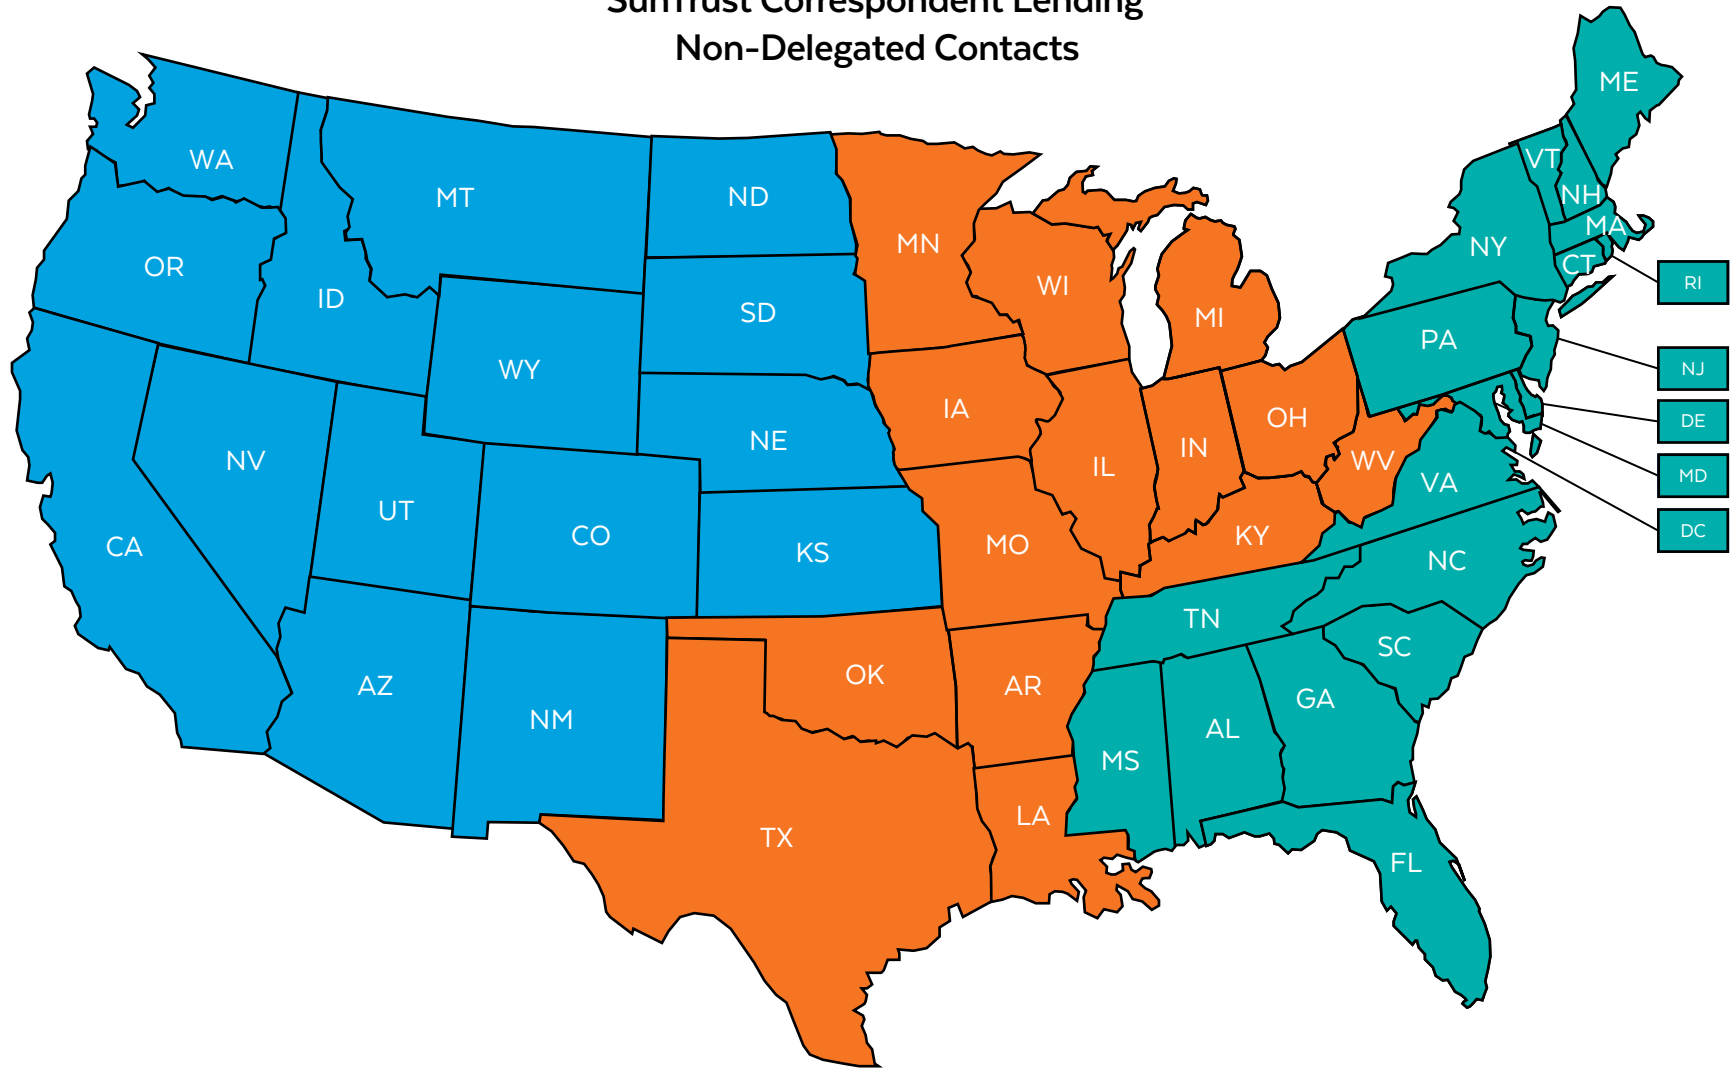

SunTrust Correspondent Lending Non-Delegated Contacts

Gloria Papa- AZ, CA, CO, ID, KS, MT, ND, NE, NM, NV, OR, SD, UT, WA, WY
gloria.j.papa@suntrust.com 949.340.7315

Anthony Freeman- AR, IA, IL, IN, KY, LA, MI, MN, MS, OH, OK, TX, WI, WV
anthony.r.freeman@suntrust.com 515.783.2201

Rachel Bailey- AL, CT, DE, FL, GA, MA, MD, ME, MS, NC, NH, NJ, NY, PA, RI, SC, TN, VA, VT
rachel.bailey@suntrust.com 804.658.4461